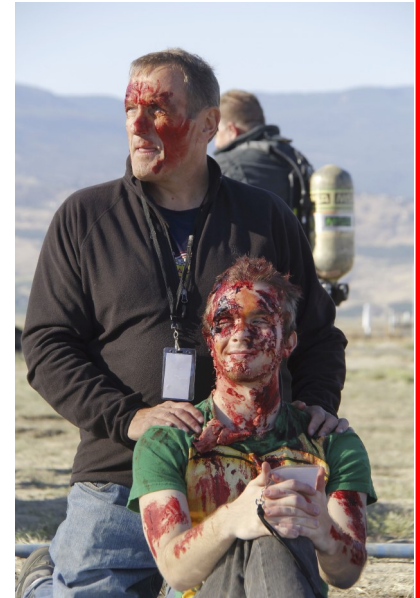

FLY →
WENATCHEE
WHERE WILL YOU GO TODAY?
PANGBORN MEMORIAL AIRPORT

2017

Tri-ACE

Tri-ennial Aircraft Crash Exercise

When: Tuesday, September 26, 2017 @ 5:00pm

Where: Pangborn Memorial Airport

Who: 60+ individuals to volunteer to be “victims” for the exercise.

(Minimum age - 12 years, all volunteers under 16 years of age must be accompanied by an adult.)

What: A simulated mass casualty incident. This exercise will give Fire and EMS agencies an opportunity to practice a response to a mass casualty incident. The exercise scenario will involve a crash of an 80-passenger commercial aircraft.